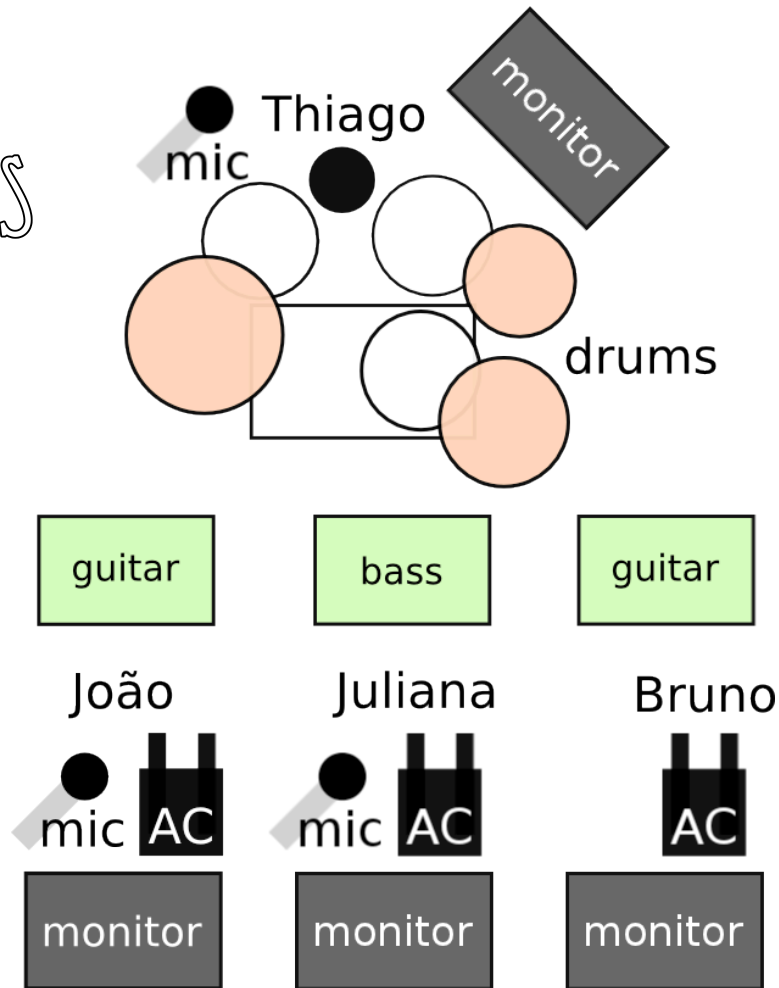

NUVENS INVISIVEIS

Input List:

Kick drum
Snare drum
Hi Hat
Mid Tom 01
Low Tom 01
Crash
Ride
Bass (Juliana)
Guitar 1 (João)
Guitar 2 (Bruno)
Vocal João
Vocal Juliana
Vocal Thiago

Monitors:

Guitar (João)
Guitar (Bruno)
Bass (Juliana)
Drums (Thiago)

Backline:

Complete drums: Kick drum, snare drum, low tom, 1 mid tom, crash and ride stands, hi-hat stand, stool

02 Fender Twin Reverb or Marshal JCM900 amplifiers OR 4x12" speaker cabinet (João and Bruno)